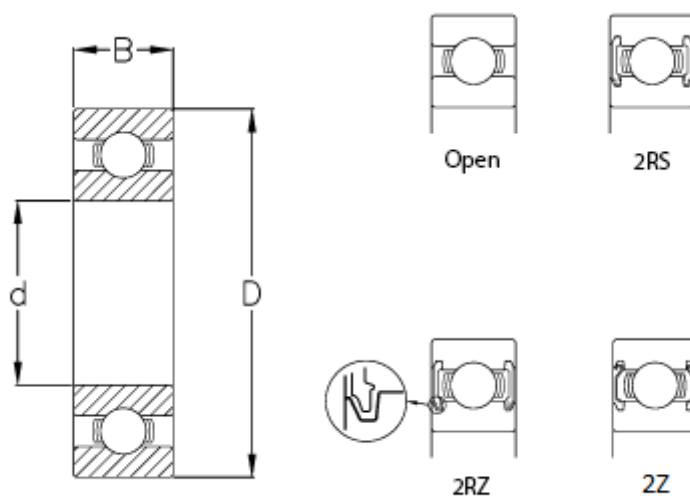

Data Sheet

Article number: 57960212005501

Description: CeramicSpeed hybrid bearing Insulate sealed
6324-CSB

Measures

B	= 55
Ball grade	= 20
C (KN)	= 208
C0	= 186
d	= 120
D	= 260
Max rpm.	= 1700
Type	= 6324